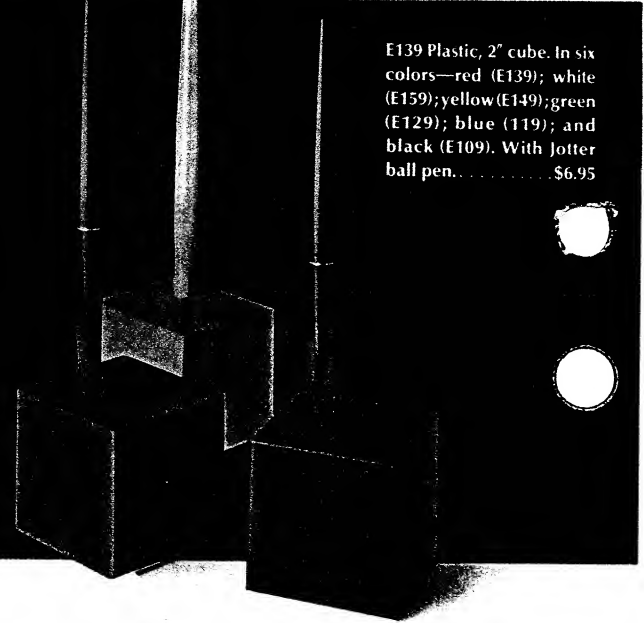

J363 Molded jet crystal, 3 3/4 x 3 3/8". With \$5 ball pen, nameplate\$12.50

002A. Perpetual calendar gives day, date and month\$7.50

PARKER
World's most wanted pens

Parker Jotter Ball Pen Desk Sets

Quality alternatives to throwaway ball pens

E139 Plastic, 2" cube. In six colors—red (E139); white (E159); yellow (E149); green (E129); blue (119); and black (E109). With Jotter ball pen.....\$6.95

<p>3A2 3A6</p>	<p>3A5</p>	<p>B199</p>
<p>B159</p>	<p>3A3</p>	<p>3A9</p>
<p>3A2 Simulated slate, 3 3/4 x 4 1/8". Jotter ball pen with chain, adhesive base\$5.95</p> <p>3A6 As above, without adhesive base...\$4.95</p> <p>B159 Aluminum inlay, 3 3/4 x 4 1/8". Jotter ball pen\$5.95</p>	<p>3A5 Simulated teakwood inlay, 3 3/4 x 4 1/8". Jotter ball pen ..\$4.95</p> <p>3A3 Simulated slate, 3 3/4 x 4 1/8". Jotter ball pen\$3.95</p>	<p>B199 Simulated slate, 3 3/4 x 4 1/8". Calendar Jotter ball pen ..\$4.95</p> <p>3A9 Simulated slate 3 3/4 x 9 1/8". Two Custom Jotter ball pens.....\$12.50</p>